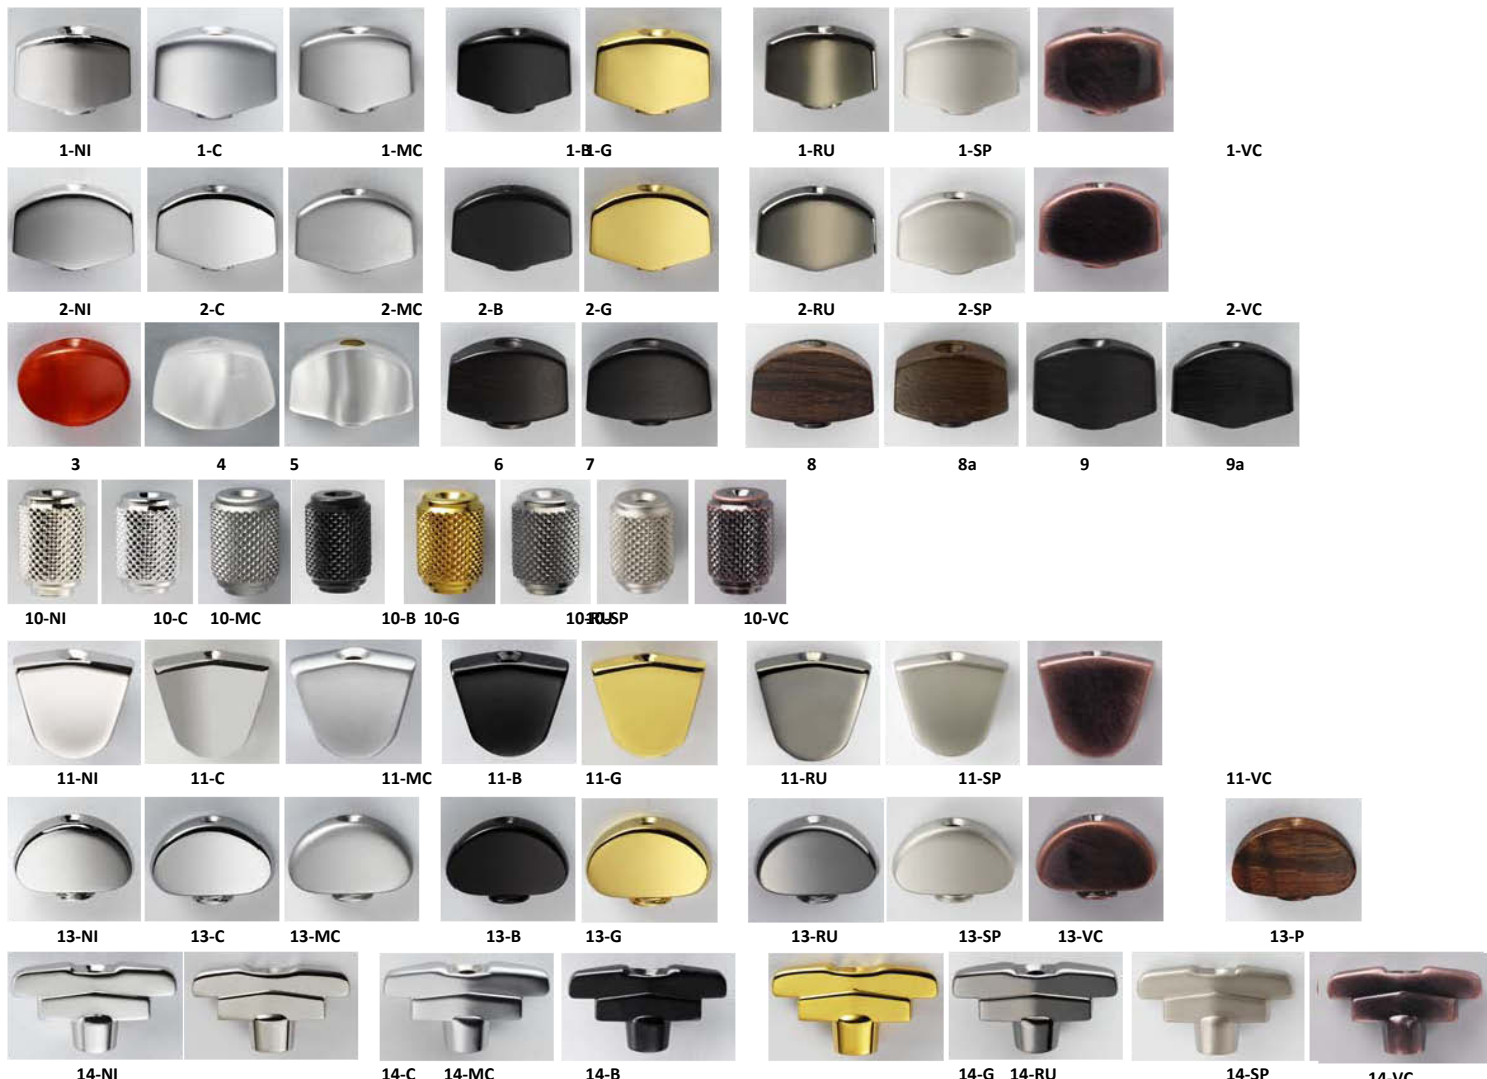

Buttons for Guitars

Codice	Tipo	Art. no.	Palettina-No.	Modello	Superficie	Vend.	Prezzo	S
SC504030	Guitar-Button 1-NI	504030	1-NI	Small Metal-Button	Nickel	1 pc	€ 3,35	S
SC504031	Guitar-Button 1-C	504031	1-C	Small Metal-Button	Chrome	1 pc	€ 3,35	S
SC504034	Guitar-Button 1-MC	504034	1-MC	Small Metal-Button	SatinChrome	1 pc	€ 3,35	S
SC504033	Guitar-Button 1-B	504033	1-B	Small Metal-Button	BlackChrome	1 pc	€ 3,35	S
SC504032	Guitar-Button 1-G	504032	1-G	Small Metal-Button	Gold	1 pc	€ 4,95	S
SC504035	Guitar-Button 1-RU	504035	1-RU	Small Metal-Button	Ruthenium	1 pc	€ 4,95	S
SC504037	Guitar-Button 1-SP	504037	1-SP	Small Metal-Button	SatinPearl	1 pc	€ 3,35	S
SC504038	Guitar-Button 1-VC	504038	1-VC	Small Metal-Button	VintageCopper	1 pc	€ 4,95	S
SC502030	Guitar-Button 2-NI	502030	2-NI	Large Metal-Button	Nickel	1 pc	€ 3,65	S
SC502031	Guitar-Button 2-C	502031	2-C	Large Metal-Button	Chrome	1 pc	€ 3,65	S
SC502034	Guitar-Button 2-MC	502034	2-MC	Large Metal-Button	SatinChrome	1 pc	€ 3,65	S
SC502033	Guitar-Button 2-B	502033	2-B	Large Metal-Button	BlackChrome	1 pc	€ 3,65	S
SC502032	Guitar-Button 2-G	502032	2-G	Large Metal-Button	Gold	1 pc	€ 5,70	S
SC502035	Guitar-Button 2-RU	502035	2-RU	Large Metal-Button	Ruthenium	1 pc	€ 5,70	S
SC502036	Guitar-Button 2-SP	502036	2-SP	Large Metal-Button	SatinPearl	1 pc	€ 3,65	S
SC502038	Guitar-Button 2-VC	502038	2-VC	Large Metal-Button	VintageCopper	1 pc	€ 5,70	S
SC510515	Guitar-Button 3	510515	3	Small Plastic-Button	Amber	1 pc	€ 0,68	S
SC511103	Guitar-Button 4	511103	4	Small Plastic-Button	Acrylic-Perlloid	1 pc	€ 3,45	S
SC502103	Guitar-Button 5	502103	5	Large Plastic-Button	Acrylic-Perlloid	1 pc	€ 4,20	S
SC588100	Guitar-Button 6	588100	6	Small Wood-Button	Ebony	1 pc	€ 6,10	S
SC586100	Guitar-Button 7	586100	7	Large Wood-Button	Ebony	1 pc	€ 6,10	S
SC586150	Guitar-Button 8	586150	8	Large Wood-Button	Rosewood	1 pc	€ 6,10	S
SC588150	Guitar-Button 8a	588150	8a	Small Wood-Button	Rosewood	1 pc	€ 6,10	S
SC586150K	Guitar-Button 9	586150K	9	Small Plastic-Button	Brushed Black	1 pc	€ 1,20	S
SC586100K	Guitar-Button 9a	586100K	9a	Large Plastic-Button	Brushed Black	1 pc	€ 1,20	S
SC5024	Guitar-Button 10-NI	5024	10-NI	Knurled Knob	Nickel	1 pc	€ 5,85	S
SC502533	Guitar-Button 10-C	502533	10-C	Knurled Knob	Chrome	1 pc	€ 5,85	S
SC502573	Guitar-Button 10-MC	502573	10-MC	Knurled Knob	SatinChrome	1 pc	€ 5,85	S
SC1502533	Guitar-Button 10-B	1502533	10-B	Knurled Knob	BlackChrome	1 pc	€ 5,85	S
SC503533	Guitar-Button 10-G	503533	10-G	Knurled Knob	Gold	1 pc	€ 7,95	S
SC504533	Guitar-Button 10-RU	504533	10-RU	Knurled Knob	Ruthenium	1 pc	€ 7,95	S

I listini sono comprensivi dell'iva al 20%: dal 17/09/2011 l'iva sarà del 21%.