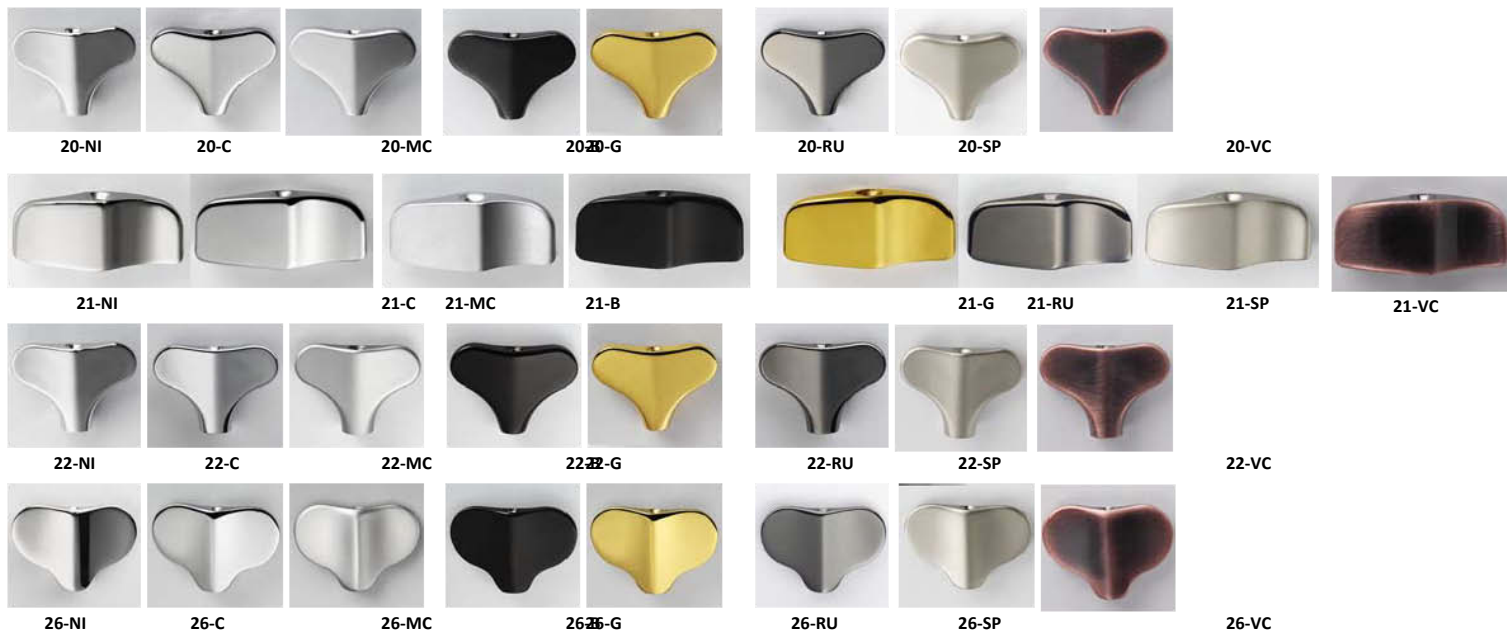

Bass-Button

Codice	Tipo	Art. no.	Palettina-No.	Modello	Superficie	Vend.	Prezzo
SC531113	Bass-Button 20-NI	531113	20-NI	M4 Button	Nickel	1 pc	€ 8,70 S
SC532113	Bass-Button 20-C	532113	20-C	M4 Button	Chrome	1 pc	€ 8,70 S
SC532153	Bass-Button 20-MC	532153	20-MC	M4 Button	SatinChrome	1 pc	€ 8,70 S
SC1532113	Bass-Button 20-B	1532113	20-B	M4 Button	BlackChrome	1 pc	€ 8,70 S
SC533113	Bass-Button 20-G	533113	20-G	M4 Button	Gold	1 pc	€ 12,00 S
SC533213	Bass-Button 20-RU	533213	20-RU	M4 Button	Ruthenium	1 pc	€ 12,00 S
SC531613	Bass-Button 20-SP	531613	20-SP	M4 Button	SatinPearl	1 pc	€ 8,70 S
SC531713	Bass-Button 20-VC	531713	20-VC	M4 Button	VintageCopper	1 pc	€ 12,00 S
SC531413	Bass-Button 21-NI	531413	21-NI	M4-2000 Button	Nickel	1 pc	€ 5,80 S
SC532413	Bass-Button 21-C	532413	21-C	M4-2000 Button	Chrome	1 pc	€ 5,80 S
SC532513	Bass-Button 21-MC	532513	21-MC	M4-2000 Button	SatinChrome	1 pc	€ 5,80 S
SC1532413	Bass-Button 21-B	1532413	21-B	M4-2000 Button	BlackChrome	1 pc	€ 5,80 S
SC533413	Bass-Button 21-G	533413	21-G	M4-2000 Button	Gold	1 pc	€ 7,15 S
SC533513	Bass-Button 21-RU	533513	21-RU	M4-2000 Button	Ruthenium	1 pc	€ 7,15 S
SC532613	Bass-Button 21-SP	532613	21-SP	M4-2000 Button	SatinPearl	1 pc	€ 5,80 S
SC532713	Bass-Button 21-VC	532713	21-VC	M4-2000 Button	VintageCopper	1 pc	€ 7,15 S
SC536117	Bass-Button 22-NI	536117	22-NI	BM Light-Button	Nickel	1 pc	€ 2,50 S
SC538517	Bass-Button 22-C	538517	22-C	BM Light-Button	Chrome	1 pc	€ 2,50 S
SC538117	Bass-Button 22-MC	538117	22-MC	BM Light-Button	SatinChrome	1 pc	€ 2,50 S

I listini sono comprensivi dell'iva al 20%: dal 17/09/2011 l'iva sarà del 21%.